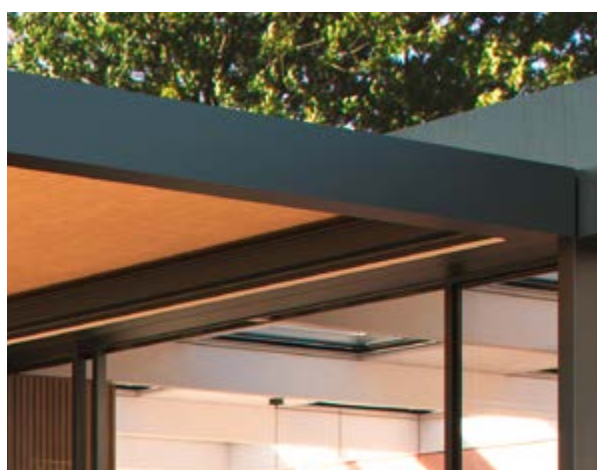

Your Design roofing solution with controllable textile roof

Max. width	4,000 mm
Max. length	6,000 mm
Fabric	movable (alternatively available as rain protection or as a sunshading solution)
Drive	WMS Radio motor
Frame colour	Powder-coated in accordance with WAREMA Colour World, fine texture surface quality
Installation	Free-standing, optional wall connection