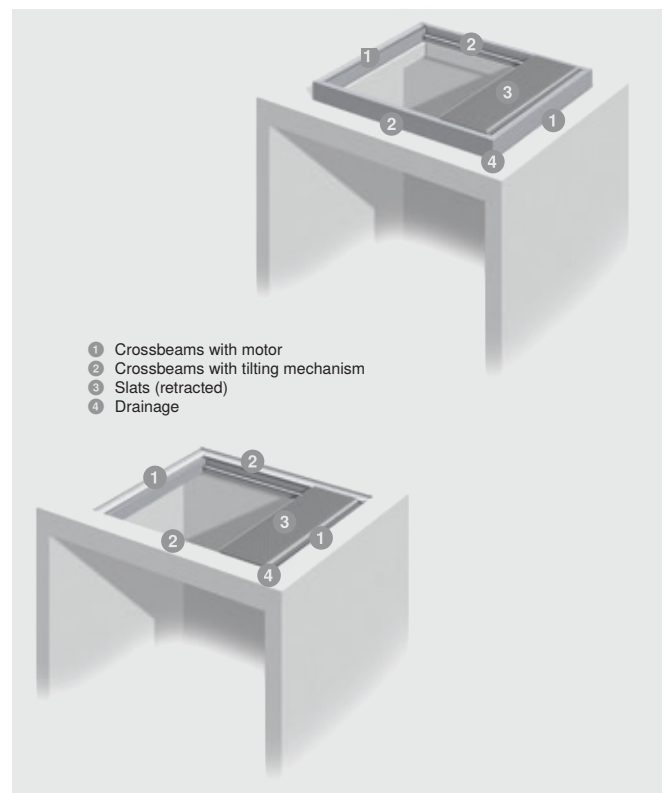

Slat roof Lamaxa Free

Unrestricted view

Der SonnenLichtManager

The Lamaxa Free makes way for brand new design options. The stylish design enables an unrestricted view outside as it does not need any poles. The Lamaxa Free is installed in existing structures, such as concrete rings. This means it can be fully integrated or mounted from above. These variants are available for the products Lamaxa L60 and L70.

Features

Max. width	4,500 mm
Max. projection	6,000 mm
Slats	Slats are pivotable and/or manoeuvrable
Drive	WMS Radio motor
Frame colour	Powder-coated in the fine texture surface quality in accordance with the WAREMA Colour World
Installation	Integrated or surface-mounted installation

- 1 Crossbeams with motor
- 2 Crossbeams with tilting mechanism
- 3 Slats (retracted)
- 4 Drainage